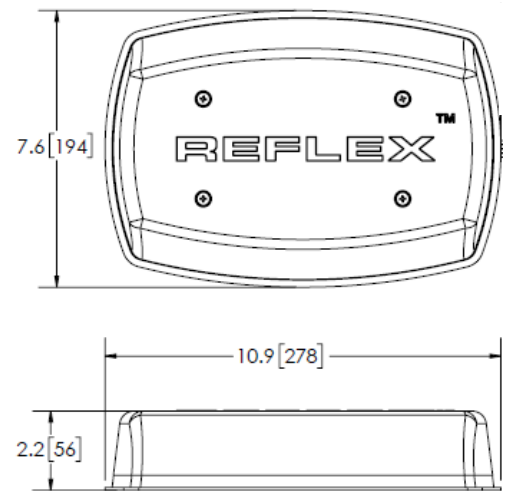

Accessories / Replacements

- Domes: Amber - R5545LA
  Clear - R5545LC
- Mounting Feet: EZ5500BKT