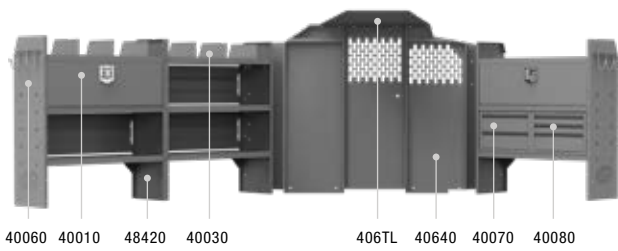

GENERAL SERVICE 46" H Shelves // Low Roof Cargo Vans

Above illustration is for 44TRL

44TRL PACKAGE 130" WB		
Part #	Description	Qty
40640	Partition	1
406TL	Wing Kit	1
48420	42" W x 46" H x 14" D Shelves	3
40070	Steel 2 Drawer Cabinet	1
40080	Steel 3 Drawer Cabinets	1
40010	42" W Shelf Door Kits	2
40060	3 Prong "J" Hooks	2
40030	Shelf Dividers (Set of 6)	1

41TLL PACKAGE 148" WB		
Part #	Description	Qty
40640	Partition	1
406TL	Wing Kit	1
48520	52" W x 46" H x 14" D Shelves	3
40070	Steel 2 Drawer Cabinet	1
40080	Steel 3 Drawer Cabinets	1
40040	52" W Shelf Door Kits	2
40060	3 Prong "J" Hooks	2
40030	Shelf Dividers (Set of 6)	1
48190	10" W x 2.75" H Shelf Lip	1