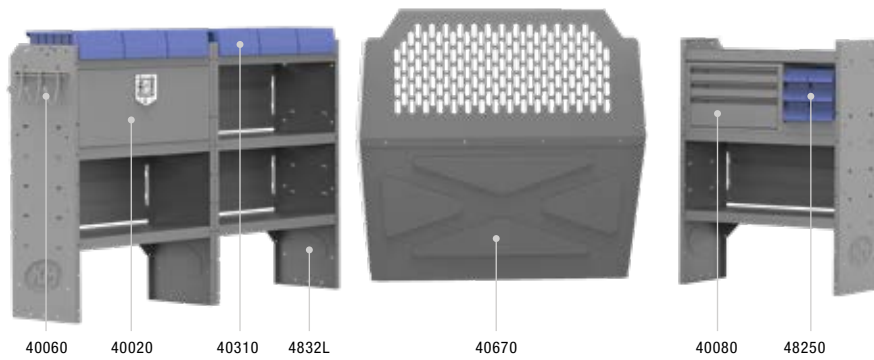

TRANSIT CONNECT VAN PACKAGES

ELECTRICAL CONTRACTOR 43" H Shelves // Compact Cargo Vans

44TCL PACKAGE 120" WB		
Part #	Description	Qty
40670	Partition	1
4832L	32" W x 43" H x 14" D Shelves	3
40020	32" W Shelf Door Kit	1
40080	Steel 3 Drawer Cabinet	1
40060	3 Prong "J" Hook	1
40310	10" W Plastic Shelf Bins	6
48250	10" W Plastic Shelf Bin Module	1

HVAC 43" H Shelves // Compact Cargo Vans