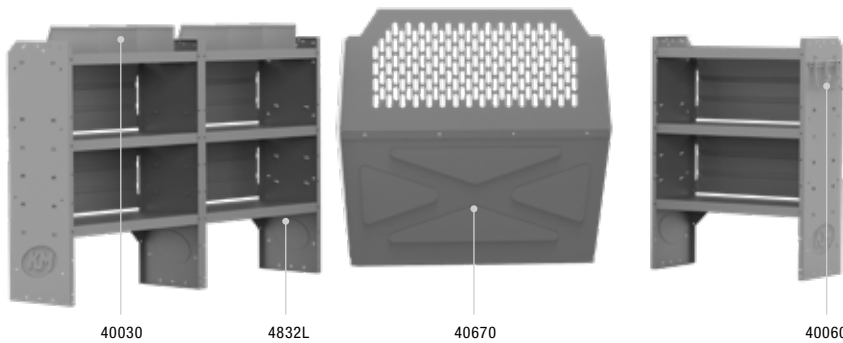

DELUXE COMMERCIAL SHELVING 43" H Shelves // Compact Cargo Vans

41TCL PACKAGE 120" WB		
Part #	Description	Qty
40670	Partition	1
4832L	32" W x 43" H x 14" D Shelves	3
40060	3 Prong "J" Hook	1
40030	Shelf Dividers (Set of 6)	1