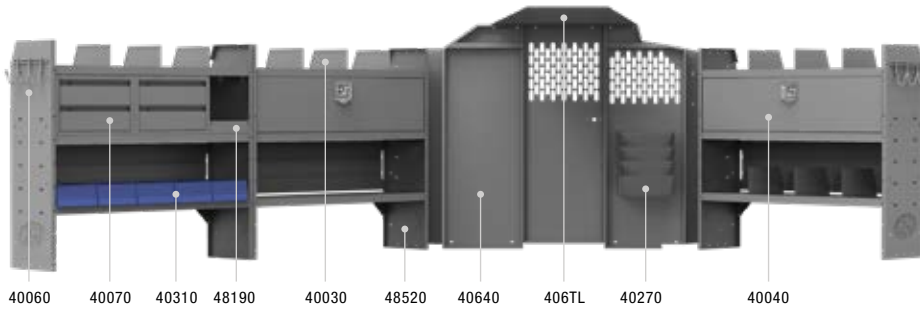

SECURITY 46" H Shelves // Low Roof Cargo Vans

43TLL PACKAGE 148" WB		
Part #	Description	Qty
40640	Partition	1
406TL	Wing Kit	1
48520	52" W x 46" H x 14" D Shelves	3
40040	52" W Shelf Door Kits	2
40070	Steel 2 Drawer Cabinets	2
40270	Hanging File Rack	1
40060	3 Prong "J" Hooks	2
40310	10" W Plastic Shelf Bins	5
40030	Shelf Dividers (Set of 6)	2
48190	10" W x 2.75" H Shelf Lip	1