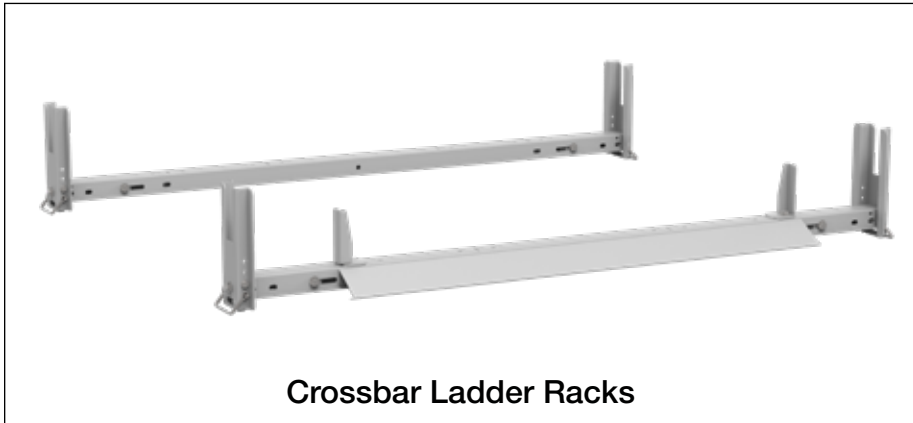

Clamp & Lock Ladder Racks

TRANSIT CONNECT, TRANSIT LOW ROOF*

- 4A821 2 Crossbar Rack
- 4A822 3rd Crossbar
- 40830 Retractable Ratchet Straps - 1" W x 6' L (Pair)
- 4A82T *Mount Kit Required for Transit Low Roof