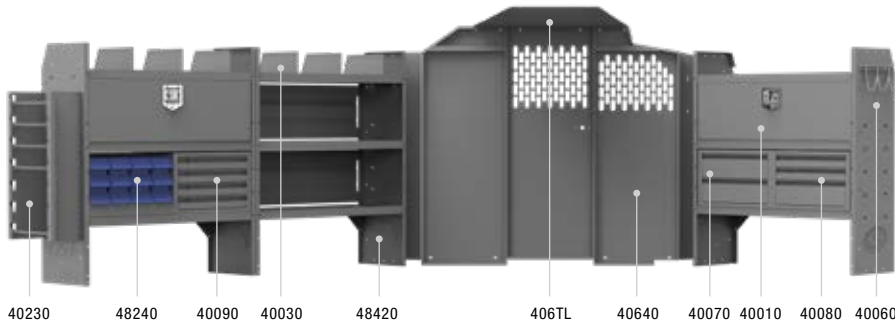

TRANSIT VAN PACKAGES

ELECTRIC & GAS APPLIANCE REPAIR 46" H Shelves // Low Roof Cargo Vans

45TRL PACKAGE 130" WB		
Part #	Description	Qty
40640	Partition	1
406TL	Wing Kit	1
48420	42" W x 46" H x 14" D Shelves	3
40070	Steel 2 Drawer Cabinet	1
40080	Steel 3 Drawer Cabinet	1
40090	Steel 4 Drawer Cabinet	1
40010	42" W Shelf Door Kits	2
40230	Wire Reel Holder 5 Spindle	1
40060	3 Prong "J" Hook	1
48240	20" W Plastic Shelf Bin Module	1
40030	Shelf Dividers (Set of 6)	1