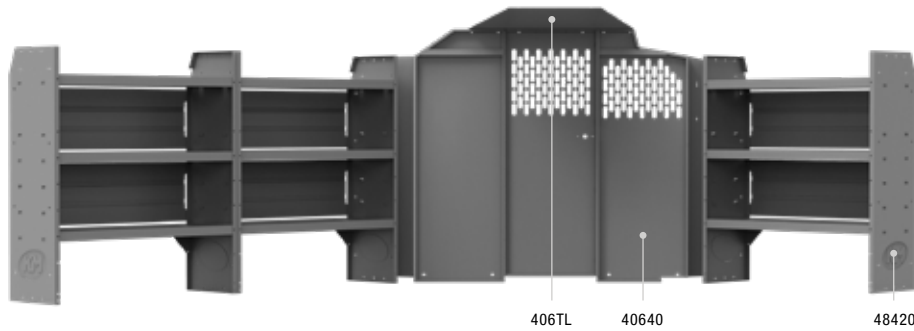

TRANSIT VAN PACKAGES

BASE 46" H Shelves // Low Roof Cargo Vans

Above illustration is for 40TRL

40TRL PACKAGE 130" WB		
Part #	Description	Qty
40640	Partition	1
406TL	Wing Kit	1
48420	42" W x 46" H x 14" D Shelves	3

40TLL PACKAGE 148" WB		
Part #	Description	Qty
40640	Partition	1
406TL	Wing Kit	1
48520	52" W x 46" H x 14" D Shelves	3