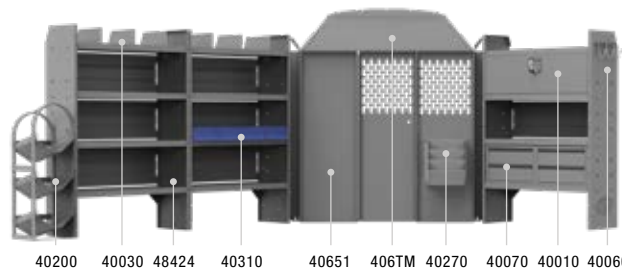

HVAC 60" H Shelves // Mid Roof Cargo Vans

Above illustration is for 45TRM

45TRM PACKAGE 130" WB		
Part #	Description	Qty
40651	Partition	1
406TM	Wing Kit	1
48424	42" W x 60" H x 14" D Shelves	3
40010	42" W Shelf Door Kit	1
40070	Steel 2 Drawer Cabinets	2
40200	3 Tank Refrigerant Rack	1
40270	Hanging File Rack	1
40060	3 Prong "J" Hook	1
40030	Shelf Dividers (Set of 6)	1
40310	10" W Plastic Shelf Bins	4

45TLM PACKAGE 148" WB		
Part #	Description	Qty
40651	Partition	1
406TM	Wing Kit	1
48524	52" W x 60" H x 14" D Shelves	3
40040	52" W Shelf Door Kit	1
40070	Steel 2 Drawer Cabinets	2
40200	3 Tank Refrigerant Rack	1
40270	Hanging File Rack	1
40060	3 Prong "J" Hook	1
40030	Shelf Dividers (Set of 6)	1
40310	10" W Plastic Shelf Bins	5
48190	10" W x 2.75" H Shelf Lip	1