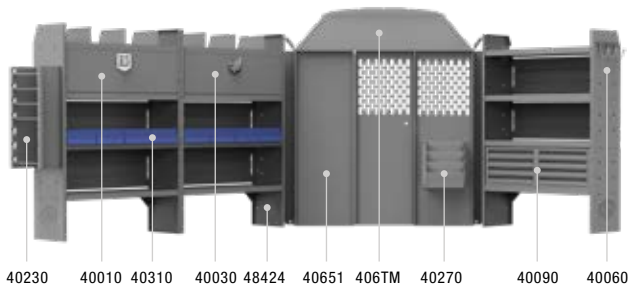

ELECTRICAL CONTRACTOR 60" H Shelves // Mid Roof Cargo Vans

Above illustration is for 42TRM

42TRM PACKAGE 130" WB		
Part #	Description	Qty
40651	Partition	1
406TM	Wing Kit	1
48424	42" W x 60" H x 14" D Shelves	3
40010	42" W Shelf Door Kits	2
40090	Steel 4 Drawer Cabinets	2
40230	5 Spindle Wire Reel Holder	1
40060	3 Prong "J" Hook	1
40270	Hanging File Rack	1
40030	Shelf Dividers (Set of 6)	1
40310	10" W Plastic Shelf Bins	8

42TLM PACKAGE 148" WB		
Part #	Description	Qty
40651	Partition	1
406TM	Wing Kit	1
48524	52" W x 60" H x 14" D Shelves	3
40040	52" W Shelf Door Kits	2
40090	Steel 4 Drawer Cabinets	2
40230	5 Spindle Wire Reel Holder	1
40060	3 Prong "J" Hook	1
40270	Hanging File Rack	1
40030	Shelf Dividers (Set of 6)	1
40310	10" W Plastic Shelf Bins	10
48190	10" W x 2.75" H Shelf Lip	1