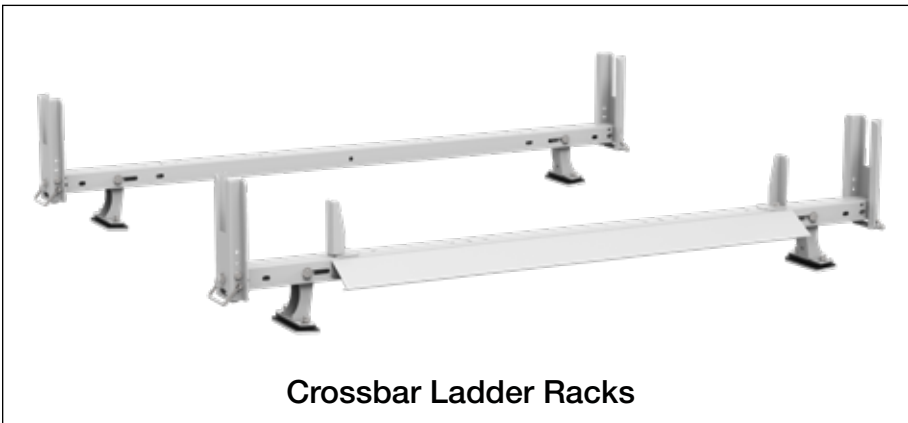

Clamp & Lock Ladder Racks

TRANSIT CONNECT, TRANSIT LOW ROOF*
40821 2 Crossbar Rack
40822 3rd Crossbar
40819 2 Crossbar Rack with 2 Retractable Ratchet Straps 40830
40830 Retractable Ratchet Straps - 1" W x 6' L (Pair)
4A82T *Mount Kit Required for Transit Low Roof NEW