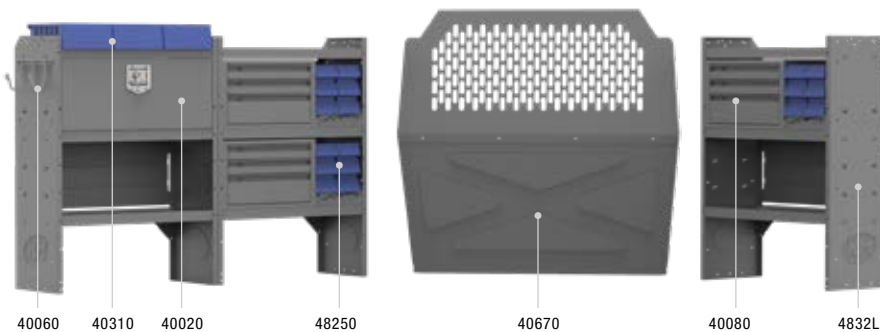

PLUMBING 43" H Shelves // Compact Cargo Vans

43TCL PACKAGE 120" WB		
Part #	Description	Qty
40670	Partition	1
4832L	32" W x 43" H x 14" D Shelves	3
40060	3 Prong "J" Hook	1
48250	10" W Plastic Shelf Bin Modules	3
40020	32" W Shelf Door Kit	1
40080	Steel 3 Drawer Cabinets	3
40310	10" W Plastic Shelf Bins	3