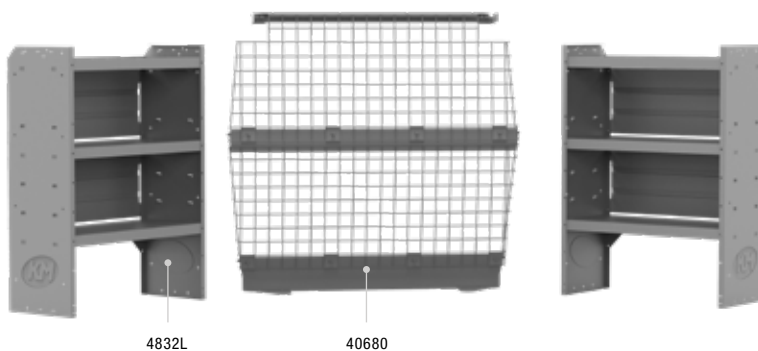

COMMERCIAL SHELVING (Wire Partition) 43" H Shelves // Compact Cargo Vans

47TCL PACKAGE 120" WB		
Part #	Description	Qty
40680	Partition	1
4832L	32" W x 43" H x 14" D Shelves	2