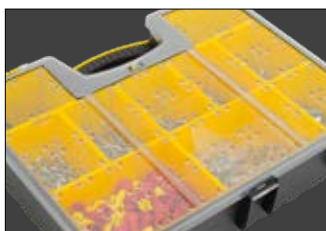

40351 LARGE KARGO CASE 17.5" x 4.5" x 13.5"

This deep Kargo Case has 8 medium and 2 large parts bins.