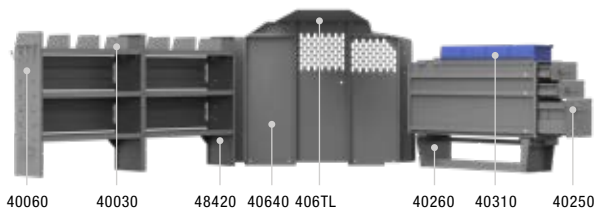

EZ GENERAL SERVICE 46" H Shelves // Low Roof Cargo Vans

Above illustration is for 47TRL

47TRL PACKAGE 130" WB		
Part #	Description	Qty
40640	Partition	1
406TL	Wing Kit	1
48420	42" W x 46" H x 14" D Shelves	2
40250	Steel 3 Drawer Long Cabinet	1
40260	Pivot Pro	1
40060	3 Prong "J" Hook	1
40030	Shelf Dividers (Set of 6)	1
40310	10" W Plastic Shelf Bins	4

48TLL PACKAGE 148" WB		
Part #	Description	Qty
40640	Partition	1
406TL	Wing Kit	1
48520	52" W x 46" H x 14" D Shelves	2
40250	Steel 3 Drawer Long Cabinet	1
40260	Pivot Pro	1
40060	3 Prong "J" Hook	1
40030	Shelf Dividers (Set of 6)	1
40310	10" W Plastic Shelf Bins	4