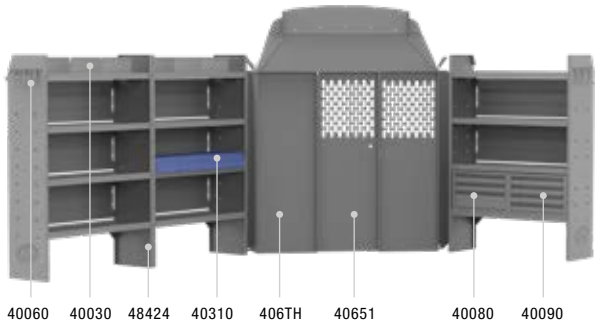

GENERAL SERVICE 60" H Shelves // High Roof Cargo Vans

Above illustration is for 41TRH

41TRH PACKAGE 130" WB		
Part #	Description	Qty
40651	Partition	1
406TH	Wing Kit	1
48424	42" W x 60" H x 14" D Shelves	3
40090	Steel 4 Drawer Cabinet	1
40080	Steel 3 Drawer Cabinet	1
40060	3 Prong "J" Hooks	2
40030	Shelf Dividers (Set of 6)	1
40310	10" W Plastic Shelf Bins	4

41TLH PACKAGE 148" WB		
Part #	Description	Qty
40651	Partition	1
406TH	Wing Kit	1
48524	52" W x 60" H x 14" D Shelves	3
40090	Steel 4 Drawer Cabinet	1
40080	Steel 3 Drawer Cabinet	1
40060	3 Prong "J" Hooks	2
40030	Shelf Dividers (Set of 6)	1
40310	10" W Plastic Shelf Bins	5
48190	10" W x 2.75" H Shelf Lip	1