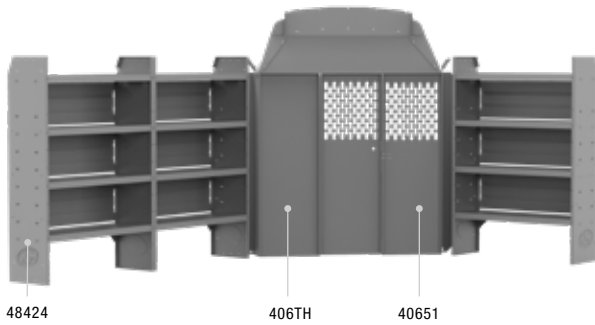

TRANSIT VAN PACKAGES

BASE 60" H Shelves // High Roof Cargo Vans

Above illustration is for 40TRH

40TRH PACKAGE 130" WB		
Part #	Description	Qty
40651	Partition	1
406TH	Wing Kit	1
48424	42" W x 60" H x 14" D Shelves	3

40TLH PACKAGE 148" WB		
Part #	Description	Qty
40651	Partition	1
406TH	Wing Kit	1
48524	52" W x 60" H x 14" D Shelves	3