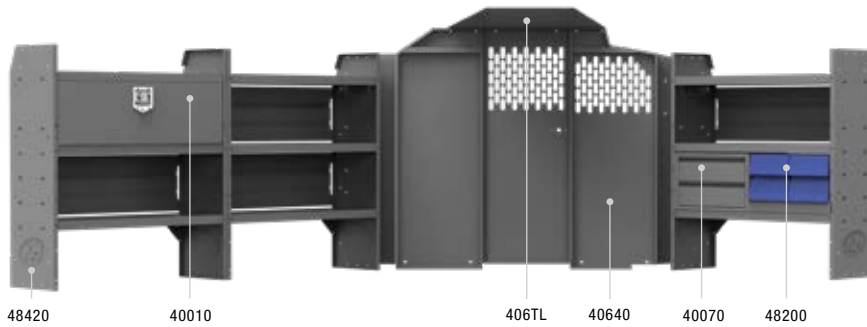

TRADESMAN SERVICE 46" H Shelves // Low Roof Cargo Vans

41TRL PACKAGE 130" WB		
Part #	Description	Qty
40640	Partition	1
406TL	Wing Kit	1
48420	42" W x 46" H x 14" D Shelves	3
40010	42" W Shelf Door Kit	1
40070	Steel 2 Drawer Cabinet	1
48200	20" W Plastic Shelf Bin Module	1