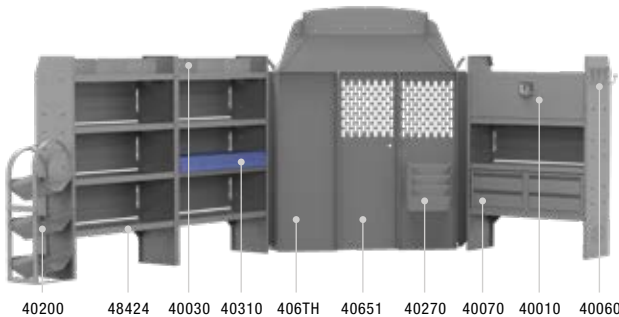

HVAC 60" H Shelves // High Roof Cargo Vans

Above illustration is for 45TRH

45TRH PACKAGE 130" WB		
Part #	Description	Qty
40651	Partition	1
406TH	Wing Kit	1
48424	42" W x 60" H x 14" D Shelves	3
40010	42" W Shelf Door Kit	1
40070	Steel 2 Drawer Cabinets	2
40200	3 Tank Refrigerant Rack	1
40270	Hanging File Rack	1
40060	3 Prong "J" Hook	1
40030	Shelf Dividers (Set of 6)	1
40310	10" W Plastic Shelf Bins	4

45TLH PACKAGE 148" WB		
Part #	Description	Qty
40651	Partition	1
406TH	Wing Kit	1
48524	52" W x 60" H x 14" D Shelves	3
40040	52" W Shelf Door Kit	1
40070	Steel 2 Drawer Cabinets	2
40200	3 Tank Refrigerant Rack	1
40270	Hanging File Rack	1
40060	3 Prong "J" Hook	1
40030	Shelf Dividers (Set of 6)	1
40310	10" W Plastic Shelf Bins	5
48190	10" W x 2.75" H Shelf Lip	1