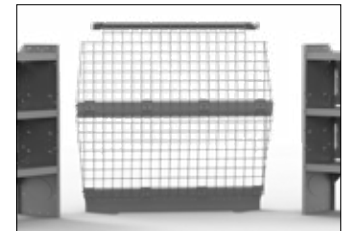

WIRE PARTITION

- **40680** Transit Connect
  (Shown on Right)