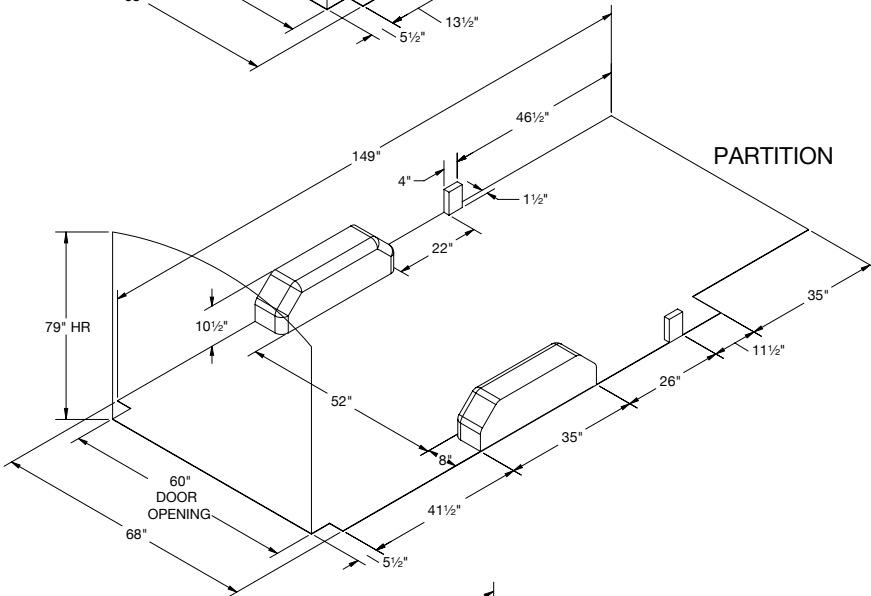

CUSTOMIZATIONS

TRANSIT 148" LWB

Download this spec sheet and van floor template in PDF format from kargomaster.com/vanlayouts/

TRANSIT 148" LWB EXT.

Download this spec sheet and van floor template in PDF format from kargomaster.com/vanlayouts/