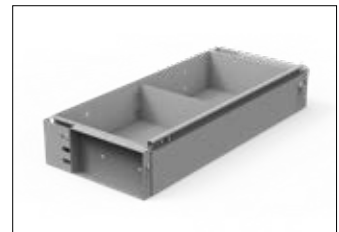

NEW ACCESSORIES

40170 WELDED SHORT CABINET LOCKER FULL DOOR

40190 LARGE KARGO CASE UNIT
Includes 4 - 40351 Large Kargo Cases

40110 FIRST AID KIT HOLDER

SINGLE LOCKING SHELF DRAWER
48132 30" W UNIT
48142 40" W UNIT
48152 50" W UNIT