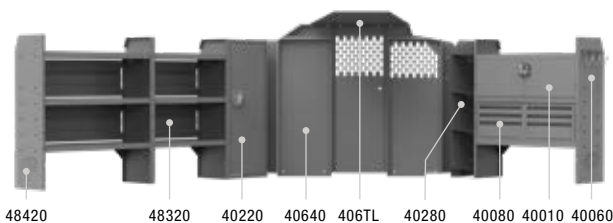

AMERICA'S MOST POPULAR 46" H Shelves // Low Roof Cargo Vans

Above illustration is for 48TRL

48TRL PACKAGE 130" WB		
Part #	Description	Qty
40640	Partition	1
406TL	Wing Kit	1
48420	42" W x 46" H x 14" D Shelves	2
48320	32" W x 46" H x 14" D Shelf	1
40080	Steel 3 Drawer Cabinets	2
40220	Steel Locker 18" W x 46" H	1
40280	Standing Binder Rack	1
40010	42" W Shelf Door Kit	1
40060	3 Prong "J" Hook	1

47TLL PACKAGE 148" WB		
Part #	Description	Qty
40640	Partition	1
406TL	Wing Kit	1
48520	52" W x 46" H x 14" D Shelves	3
40080	Steel 3 Drawer Cabinet	1
40220	Steel Locker 18" W x 46" H	1
40280	Standing Binder Rack	1
40010	42" W Shelf Door Kit	1
40060	3 Prong "J" Hook	1
48190	10" W x 2.75" H Shelf Lip	1