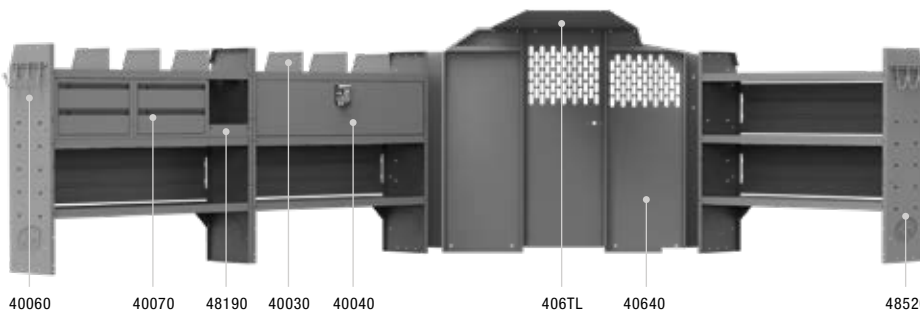

TELECOM 46" H Shelves // Low Roof Cargo Vans

44TLL PACKAGE 148" WB		
Part #	Description	Qty
40640	Partition	1
406TL	Wing Kit	1
48520	52" W x 46" H x 14" D Shelves	3
40070	Steel 2 Drawer Cabinets	2
40040	52" W Shelf Door Kit	1
40060	3 Prong "J" Hooks	2
40030	Shelf Dividers (Set of 6)	1
48190	10" W x 2.75" H Shelf Lip	1