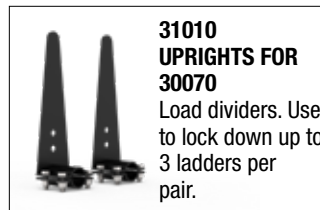

ADVENTURE SPORT TRUCK RACK

A VERSATILE RACK FOR WORK OR PLAY

The 30070 truck rack is the perfect crossover rack for your adventures both on and off the job. Built to withstand the rigors of the workplace or a rigorous trip to your favorite kayak run. Load up with materials or all the gear for your next excursion. This rack features sturdy 2" steel pillars and 1.25" cross bars making it compatible with most accessory mounting systems. Optional 2" side bars allow you to attach numerous items such as tool hooks or truck tents. Whether you are a warrior during the week or on weekends, this is the rack for you.

Rack options:

Rack features:

- Adjustable length allows for easy configuration for any type of gear: bicycles, kayaks, canoes, tents and more
- Durable flat black powder coat
- 1.125" cross bar compatibility for all your sport accessories
- Strong 2" steel pillars
- Optional 2" telescoping side bars (31680)

- Telescoping side bars increase available mounting points and provide additional strength
- Adjustable length allows easy configuration for any kind of gear
- Side bars are not necessary for most commercial applications
- Side bars are essential, however, if one intends to mount a tent

ADVENTURE SPORT TRUCK RACK

Cargo Rack for All Full-Sized & Compact Trucks – Black
Use for carrying ladders, etc. Compatible with most Yakima products.

	Rack	Options
Good for Work or Play - 2" Dia. Front and Back Upright with 1.125" Load Bars Clamp on Mount	30070	-
Optional Telescoping Side Bars - 2" Dia. Put a tent on Your rack!	-	31680
Uprights for 30070 (Pair)	-	31010

NEW Clamp & Lock Racks for ARE DCU & Most Commercial Caps