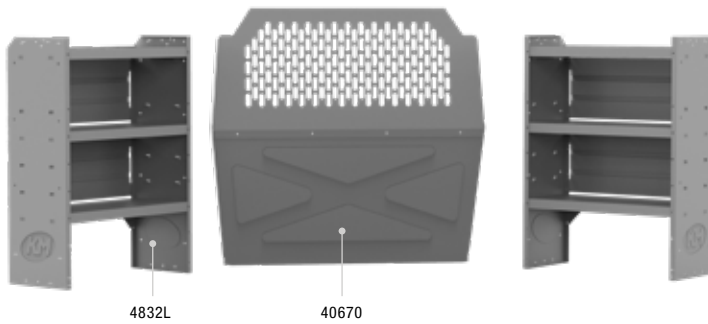

TRANSIT CONNECT VAN PACKAGES

COMMERCIAL SHELVING 43" H Shelves // Compact Cargo Vans

40TCL PACKAGE 120" WB		
Part #	Description	Qty
40670	Partition	1
4832L	32" W x 43" H x 14" D Shelves	2