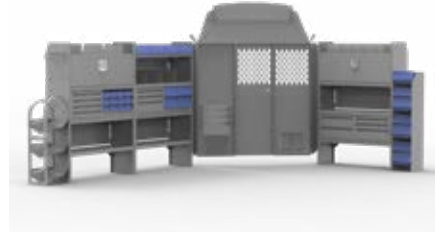

CUSTOMIZATIONS

Build Your Van Interior Package. Your Way.

Kargo Master offers pre-configured van packages for all Transits and Transit Connects for the most popular trades.

You can configure your own package using our base components and accessories. Engineering worksheets for each make and wheelbase are available at kargomaster.com/vanlayouts/.

If you need assistance in customizing your van, call your regional account manager, your upfitter or Kargo Master customer service.