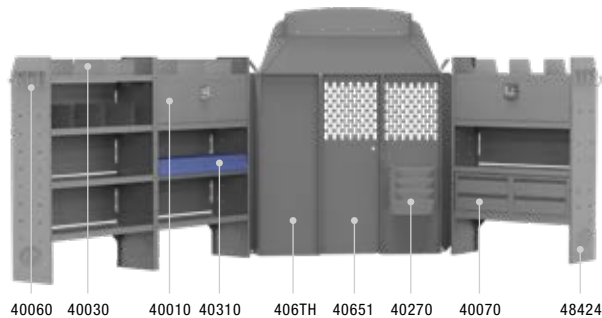

SECURITY 60" H Shelves // High Roof Cargo Vans

Above illustration is for 43TRH

43TRH PACKAGE 130" WB		
Part #	Description	Qty
40651	Partition	1
406TH	Wing Kit	1
48424	42" W x 60" H x 14" D Shelves	3
40010	42" W Shelf Door Kits	2
40070	Steel 2 Drawer Cabinets	2
40270	Hanging File Rack	1
40060	3 Prong "J" Hooks	2
40310	10" W Plastic Shelf Bins	4
40030	Shelf Dividers (Set of 6)	2

43TLH PACKAGE 148" WB		
Part #	Description	Qty
40651	Partition	1
406TH	Wing Kit	1
48524	52" W x 60" H x 14" D Shelves	3
40040	52" W Shelf Door Kits	2
40070	Steel 2 Drawer Cabinets	2
40270	Hanging File Rack	1
40060	3 Prong "J" Hooks	2
40310	10" W Plastic Shelf Bins	5
40030	Shelf Dividers (Set of 6)	2
48190	10" W x 2.75" H Shelf Lip	1