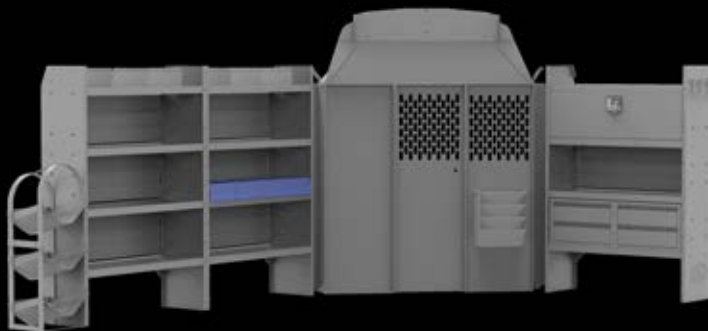

KARGO MASTER

WE PUT EVERYTHING WITHIN REACH.

VAN INTERIORS | TRUCK RACKS | VAN RACKS | AND MORE ...

TABLE OF CONTENTS

Cargo Van Interior Package & Products

TRANSIT CONNECT PACKAGES, LWB

Commercial Shelving, 40TCL	3
Deluxe Commercial Shelving, 41TCL	3
General Service, 42TCL	3
Plumbing, 43TCL	3
Electrical Contractor, 44TCL	4
HVAC, 45TCL	4
Telecom, 46TCL	4
Commercial Shelving (Wire Partition), 47TCL	4