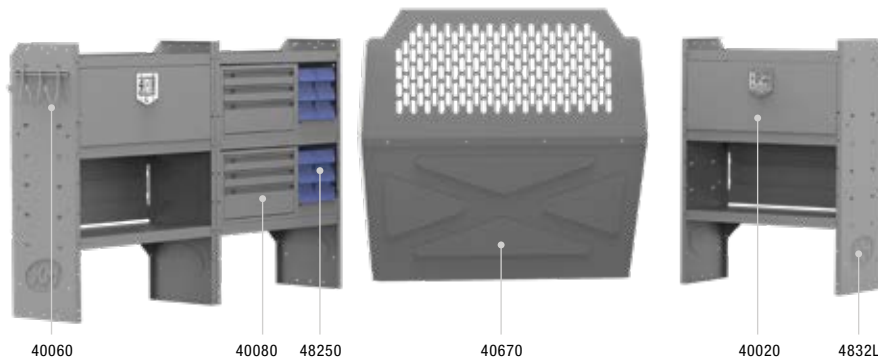

TELECOM 43" H Shelves // Compact Cargo Vans

46TCL PACKAGE 120" WB		
Part #	Description	Qty
40670	Partition	1
4832L	32" W x 43" H x 14" D Shelves	3
40020	32" W Shelf Door Kits	2
40080	Steel 3 Drawer Cabinets	2
48250	10" W Plastic Shelf Bin Modules	2
40060	3 Prong "J" Hook	1