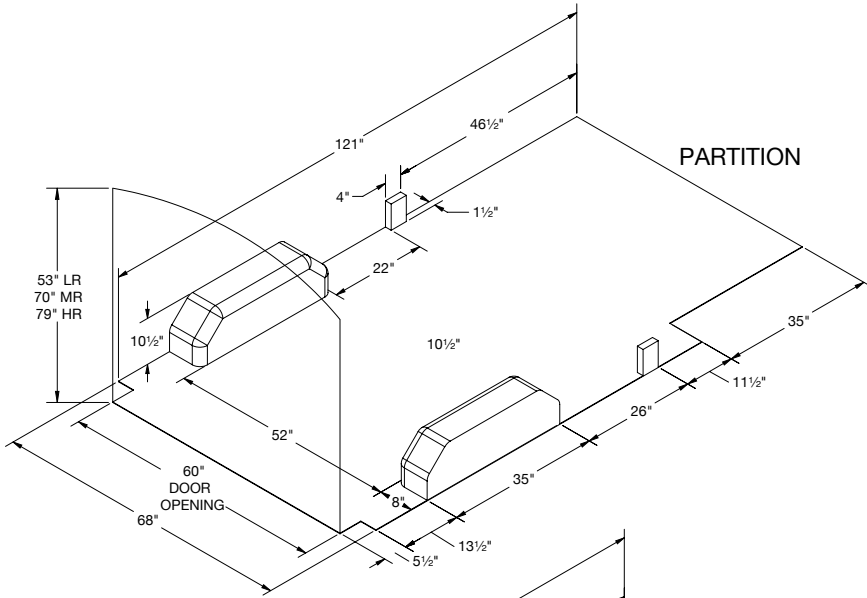

CUSTOMIZATIONS

TRANSIT 148" LWB

Download this spec sheet and van floor template in PDF format from kargomaster.com/vanlayouts/

TRANSIT 148" LWB EXT.

Download this spec sheet and van floor template in PDF format from kargomaster.com/vanlayouts/