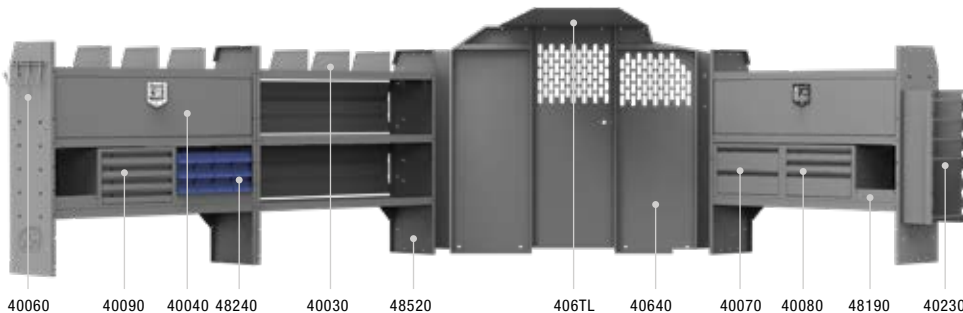

ELECTRICAL CONTRACTOR 46" H Shelves // Low Roof Cargo Vans

42TLL PACKAGE 148" WB		
Part #	Description	Qty
40640	Partition	1
406TL	Wing Kit	1
48520	52" W x 46" H x 14" D Shelves	3
40040	52" W Shelf Door Kits	2
40070	Steel 2 Drawer Cabinet	1
40080	Steel 3 Drawer Cabinet	1
40090	Steel 4 Drawer Cabinet	1
40230	5 Spindle Wire Reel Holder	1
40030	Shelf Dividers (Set of 6)	1
40060	3 Prong "J" Hook	1
48190	10" W x 2.75" H Shelf Lips	2
48240	20" W Plastic Shelf Bin Module	1