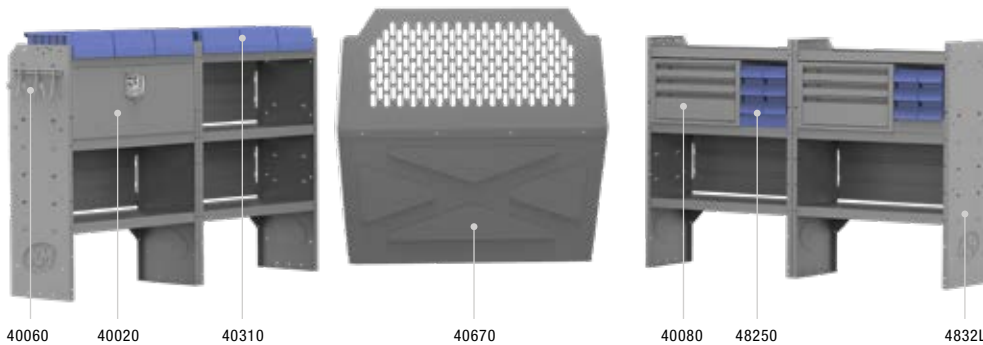

GENERAL SERVICE 43" H Shelves // Compact Cargo Vans

42TCL PACKAGE 120" WB		
Part #	Description	Qty
40670	Partition	1
4832L	32" W x 43" H x 14" D Shelves	4
40060	3 Prong "J" Hook	1
40310	10" W Plastic Shelf Bins	6
40020	32" W Shelf Door Kit	1
40080	Steel 3 Drawer Cabinets	2
48250	10" W Plastic Shelf Bin Modules	2