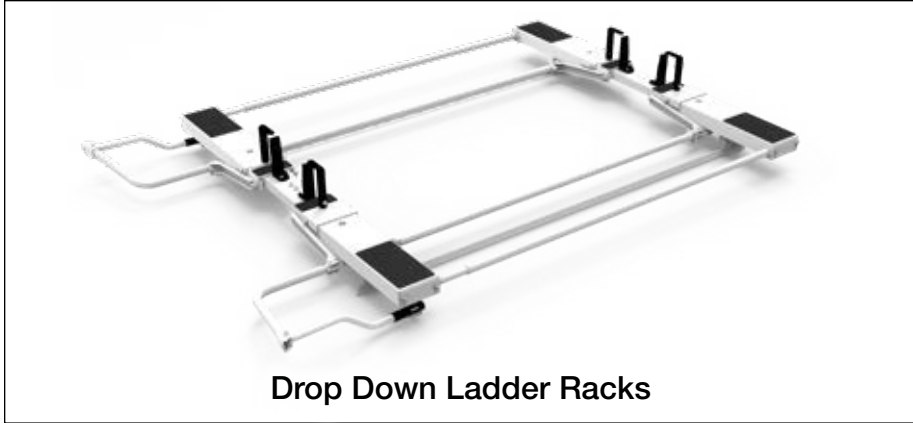

TRANSIT CONNECT 120" LWB

Download this spec sheet and van floor template in PDF format from kargomaster.com/vanlayouts/

KARGO MASTER ROOF RACKS ALUMINUM

Drop Down Ladder Racks

TRANSIT CONNECT

- 4A97L Passenger Side **NEW**
- 4A98L Driver Side **NEW**
- No Mount Kit Required