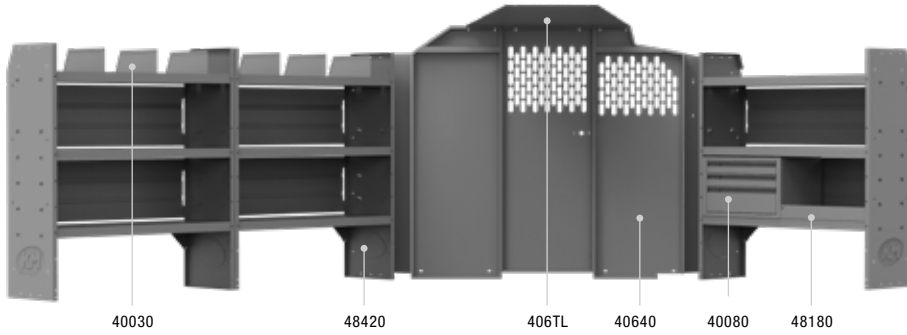

TRANSIT VAN PACKAGES

COMMERCIAL BIN 46" H Shelves // Low Roof Cargo Vans

43TRL PACKAGE 130" WB		
Part #	Description	Qty
40640	Partition	1
406TL	Wing Kit	1
48420	42" W x 46" H x 14" D Shelves	3
40080	Steel 3 Drawer Cabinet	1
40030	Shelf Dividers (Set of 6)	1
48180	20" W x 2.75" H Shelf Lip	1