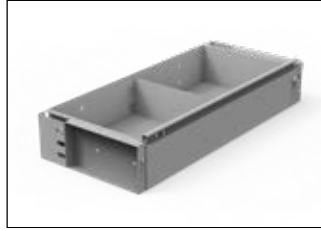

SINGLE LOCKING SHELF DRAWER

1. **48132** 30" W Unit
2. **48142** 40" W Unit
3. **48152** 50" W Unit