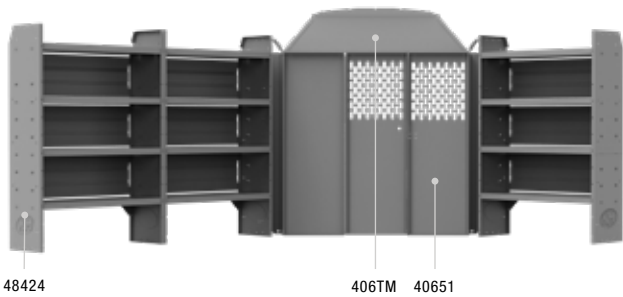

BASE 60" H Shelves // Mid Roof Cargo Vans

Above illustration is for 40TRM

40TRM PACKAGE 130" WB		
Part #	Description	Qty
40651	Partition	1
406TM	Wing Kit	1
48424	42" W x 60" H x 14" D Shelves	3

40TLM PACKAGE 148" WB		
Part #	Description	Qty
40651	Partition	1
406TM	Wing Kit	1
48524	52" W x 60" H x 14" D Shelves	3