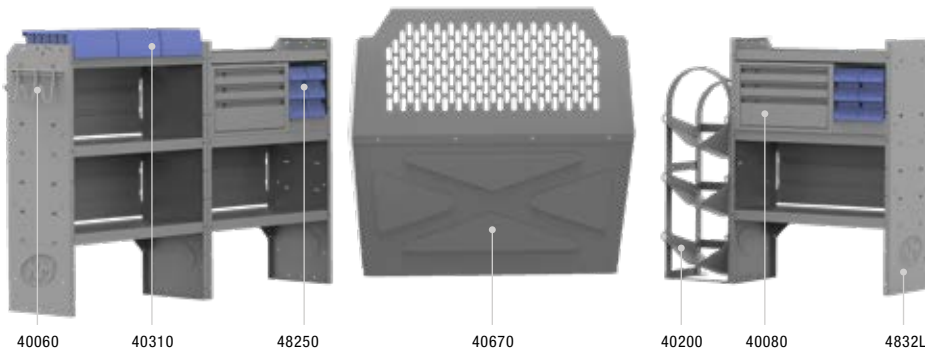

45TCL PACKAGE 120" WB		
Part #	Description	Qty
40670	Partition	1
4832L	32" W x 43" H x 14" D Shelves	3
40080	Steel 3 Drawer Cabinets	2
40200	3 Tier Refrigerant Tank Rack	1
40310	10" W Plastic Shelf Bins	3
48250	10" W Plastic Shelf Bin Modules	2
40060	3 Prong "J" Hook	1