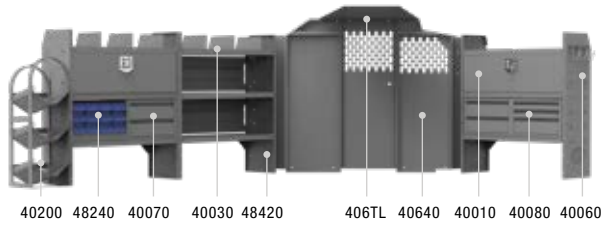

HVAC 46" H Shelves // Low Roof Cargo Vans

Above illustration is for 46TRL

46TRL PACKAGE 130" WB		
Part #	Description	Qty
40640	Partition	1
406TL	Wing Kit	1
48420	42" W x 46" H x 14" D Shelves	3
40070	Steel 2 Drawer Cabinets	2
40080	Steel 3 Drawer Cabinet	1
40010	42" W Shelf Door Kits	2
40200	3 Tank Refrigerant Rack	1
40060	3 Prong "J" Hook	1
40030	Shelf Dividers (Set of 6)	1
48240	20" W Plastic Shelf Bin Module	1

45TLL PACKAGE 148" WB		
Part #	Description	Qty
40640	Partition	1
406TL	Wing Kit	1
48520	52" W x 46" H x 14" D Shelves	3
40070	Steel 2 Drawer Cabinets	2
40080	Steel 3 Drawer Cabinet	1
40040	52" W Shelf Door Kits	2
40200	3 Tank Refrigerant Rack	1
40060	3 Prong "J" Hook	1
40030	Shelf Dividers (Set of 6)	1
48240	20" W Plastic Shelf Bin Module	1
48190	10" W x 2.75" H Shelf Lip	1