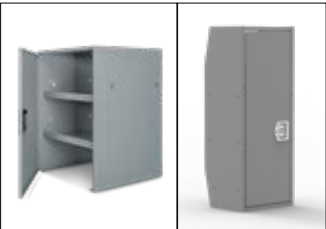

ACCESSORIES

1. **40310** 10" W x 5.5" H x 11" D Plastic Small Parts Bin with 2 Dividers

CABINET LOCKER

1. **40170** Welded Short Cabinet
   Locker Full Door
   18" W x 23" H x 14" D
2. **40220** Welded Cabinet Locker
   Full Door
   18" W x 46" H x 14" D