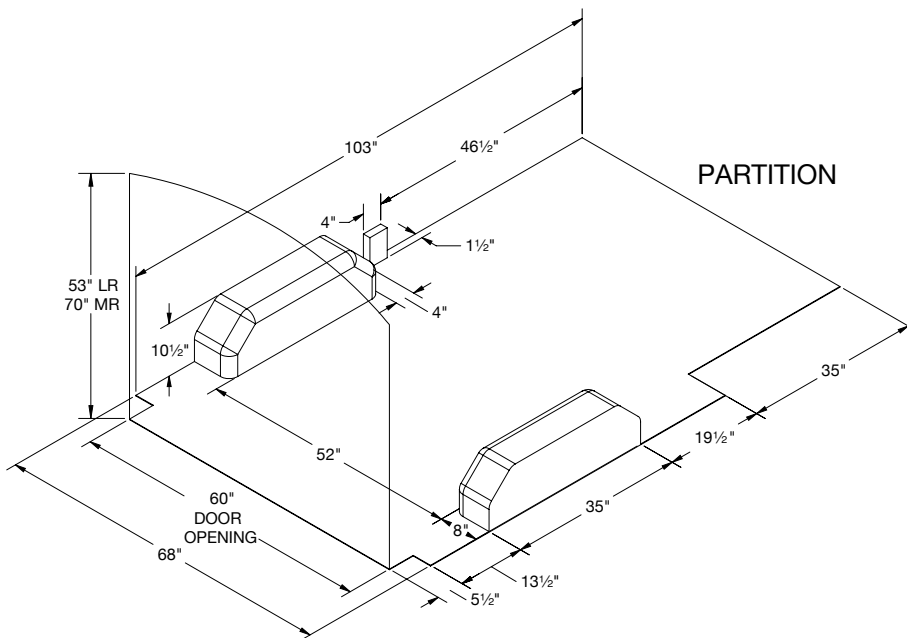

TRANSIT 130" WB STANDARD

Download this spec sheet and van floor template in PDF format from kargomaster.com/vanlayouts/