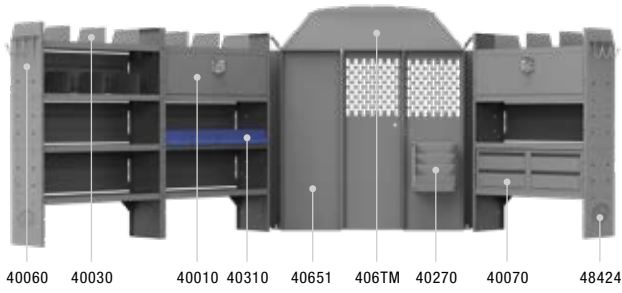

TRANSIT VAN PACKAGES

SECURITY 60" H Shelves // Mid Roof Cargo Vans

Above illustration is for 43TRM

43TRM PACKAGE 130" WB		
Part #	Description	Qty
40651	Partition	1
406TM	Wing Kit	1
48424	42" W x 60" H x 14" D Shelves	3
40010	42" W Shelf Door Kits	2
40070	Steel 2 Drawer Cabinets	2
40270	Hanging File Rack	1
40060	3 Prong "J" Hooks	2
40310	10" W Plastic Shelf Bins	4
40030	Shelf Dividers (Set of 6)	2

43TLM PACKAGE 148" WB		
Part #	Description	Qty
40651	Partition	1
406TM	Wing Kit	1
48524	52" W x 60" H x 14" D Shelves	3
40040	52" W Shelf Door Kits	2
40070	Steel 2 Drawer Cabinets	2
40270	Hanging File Rack	1
40060	3-Prong "J" Hooks	2
40310	10" W Plastic Shelf Bins	5
40030	Shelf Dividers (Set of 6)	2
48190	10" W x 2.75" H Shelf Lip	1