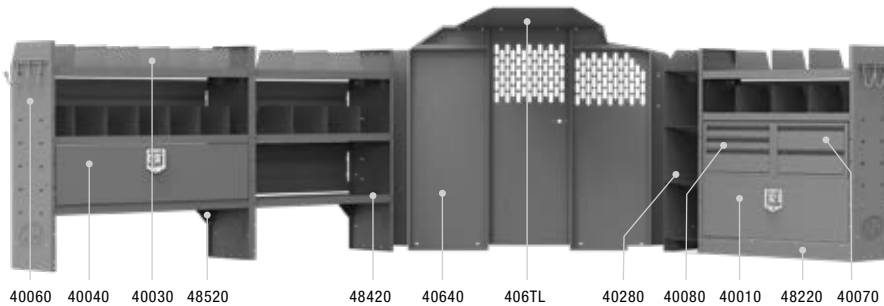

GENERAL CONTRACTOR 46" H Shelves // Low Roof Cargo Vans

42TRL PACKAGE 130" WB		
Part #	Description	Qty
40640	Partition	1
406TL	Wing Kit	1
48420	42" W x 46" H x 14" D Shelves	2
48520	52" W x 46" H x 14" D Shelf	1
40010	42" W Shelf Door Kit	1
40040	52" W Shelf Door Kit	1
40070	Steel 2 Drawer Cabinet	1
40080	Steel 3 Drawer Cabinet	1
40280	Standing Binder Rack	1
40030	Shelf Dividers (Set of 6)	4
48220	42" W x 3.5" H Floor Angle	1
40060	3 Prong "J" Hooks	2