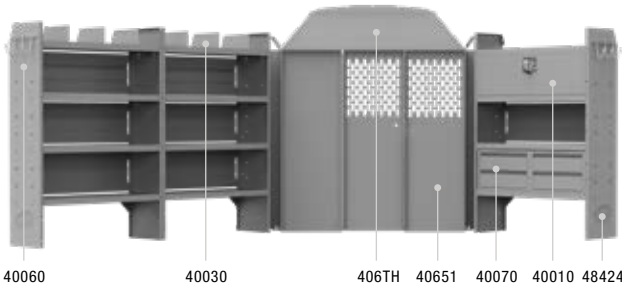

TELECOM 60" H Shelves // Mid Roof Cargo Vans

Above illustration is for 44TRM

44TRM PACKAGE 130" WB		
Part #	Description	Qty
40651	Partition	1
406TM	Wing Kit	1
48424	42" W x 60" H x 14" D Shelves	3
40010	42" W Shelf Door Kit	1
40070	Steel 2 Drawer Cabinets	2
40060	3 Prong "J" Hooks	2
40030	Shelf Dividers (Set of 6)	1

44TLM PACKAGE 148" WB		
Part #	Description	Qty
40651	Partition	1
406TM	Wing Kit	1
48524	52" W x 60" H x 14" D Shelves	3
40040	52" W Shelf Door Kit	1
40070	Steel 2 Drawer Cabinets	2
40060	3 Prong "J" Hooks	2
40030	Shelf Dividers (Set of 6)	1
48190	10" W x 2.75" H Shelf Lip	1