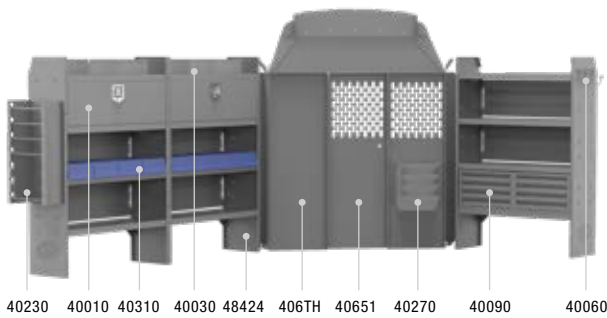

ELECTRICAL CONTRACTOR 60" H Shelves // High Roof Cargo Vans

Above illustration is for 42TRH

42TRH PACKAGE 130" WB		
Part #	Description	Qty
40651	Partition	1
406TH	Wing Kit	1
48424	42" W x 60" H x 14" D Shelves	3
40010	42" W Shelf Door Kits	2
40090	Steel 4 Drawer Cabinets	2
40230	5 Spindle Wire Reel Holder	1
40060	3 Prong "J" Hook	1
40270	Hanging File Rack	1
40030	Shelf Dividers (Set of 6)	1
40310	10" W Plastic Shelf Bins	8

42TLH PACKAGE 148" WB		
Part #	Description	Qty
40651	Partition	1
406TH	Wing Kit	1
48524	52" W x 60" H x 14" D Shelves	3
40040	52" W Shelf Door Kits	2
40090	Steel 4 Drawer Cabinets	2
40230	5 Spindle Wire Reel Holder	1
40060	3 Prong "J" Hook	1
40270	Hanging File Rack	1
40030	Shelf Dividers (Set of 6)	1
40310	10" W Plastic Shelf Bins	10
48190	10" W x 2.75" H Shelf Lip	1