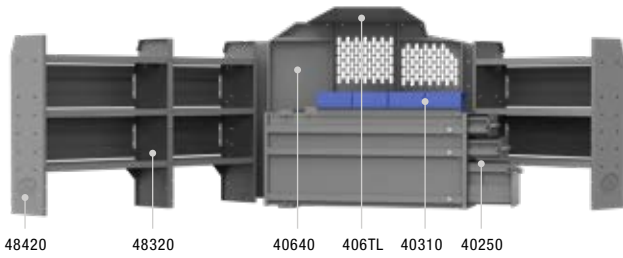

TRANSIT VAN PACKAGES

EZ ALL TRADES 46" H Shelves // Low Roof Cargo Vans

Above illustration is for 49TRL

49TRL PACKAGE 130" WB		
Part #	Description	Qty
40640	Partition	1
406TL	Wing Kit	1
48420	42" W x 46" H x 14" D Shelves	2
48320	32" W x 46" H x 14" D Shelf	1
40250	Steel 3 Drawer Long Cabinet	1
40310	10" W Plastic Shelf Bins	4

46TLL PACKAGE 148" WB		
Part #	Description	Qty
40640	Partition	1
406TL	Wing Kit	1
48520	52" W x 46" H x 14" D Shelves	3
40250	Steel 3 Drawer Long Cabinet	1
40310	10" W Plastic Shelf Bins	4