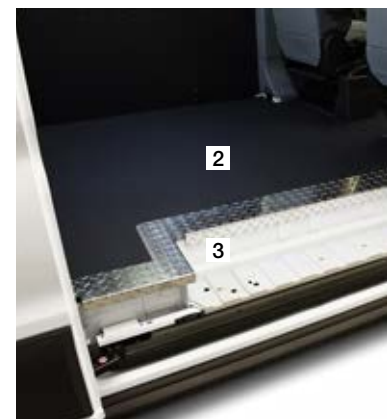

TRANSIT-SPECIFIC PRODUCTS

Transit Safety Products

Safety is an important factor for work truck users and our new line of Transit cargo van safety products makes your vans even safer.

1

40450 TRANSIT REAR DOOR SAFETY GRAB HANDLES

These Grab Handles are custom designed for the Transit full size vans. The kit includes 2 Grab Handles and mounting hardware. Super easy to install and no drilling is required. Painted safety orange, these handles are a safety feature for anyone who is in and out of the rear door frequently.

2

TRANSIT FLOOR MATS

Available in 3 sizes, these non-slip surface Floor Mats are highly engineered and custom cut to fit the Transit full size vans. These mats are strong and tear resistant which provide a safe platform with which to work. The bottom of the floor mats are ribbed to align with the ribs in the van floor and provide a smooth surface on top.

- 40461 TRANSIT 130" WB FLOOR MAT
- 40462 TRANSIT 148" WB FLOOR MAT
- 40464 TRANSIT 148" WB EXT FLOOR MAT

3

TRANSIT SIDE & REAR DOOR THRESHOLDS

These are made from aluminum tread plate and are durable and attractive. They protect thresholds from damage. They can be easily installed in any wheel base Transit van. These do not replace factory thresholds and are designed to be used with after market floor mats, such as Kargo Master 40461 or 40462. Kit includes both curbside and rear door thresholds.

- 40463 TRANSIT 130" & 148" WB THRESHOLDS

Driver Convenience Counts

40240 TRANSIT DRIVER DATA FILE 8" W X 18" H X 22" D

This heavy-duty cabinet sits between the driver and passenger seat. The hinged lockable top has a clip to hold papers while driving and inside the data file are rails to hold Pendaflex-style hanging folders.