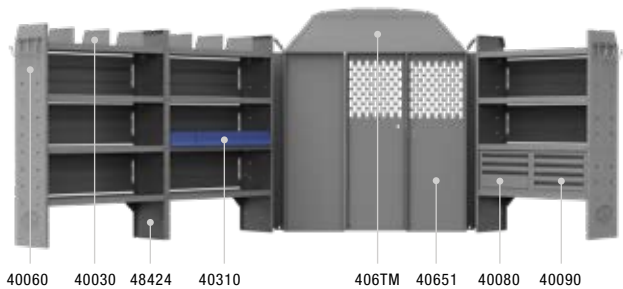

GENERAL SERVICE 60" H Shelves // Mid Roof Cargo Vans

Above illustration is for 41TRM

41TRM PACKAGE 130" WB		
Part #	Description	Qty
40651	Partition	1
406TM	Wing Kit	1
48424	42" W x 60" H x 14" D Shelves	3
40090	Steel 4 Drawer Cabinet	1
40080	Steel 3 Drawer Cabinet	1
40060	3 Prong "J" Hooks	2
40030	Shelf Dividers (Set of 6)	1
40310	10" W Plastic Shelf Bins	4

41TLM PACKAGE 148" WB		
Part #	Description	Qty
40651	Partition	1
406TM	Wing Kit	1
48524	52" W x 60" H x 14" D Shelves	3
40090	Steel 4 Drawer Cabinet	1
40080	Steel 3 Drawer Cabinet	1
40060	3 Prong "J" Hooks	2
40030	Shelf Dividers (Set of 6)	1
40310	10" W Plastic Shelf Bins	5
48190	10" W x 2.75" H Shelf Lip	1