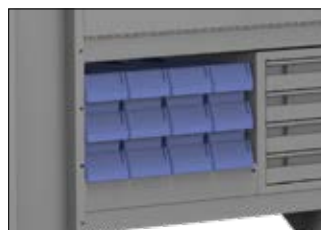

PLASTIC SHELF BIN MODULES

1. **48200** 20" W Plastic Bin Module (Includes 4 - 10" W Bins)
2. **48210** 10" W Plastic Bin Module (Includes 2 - 10" W Bins)
3. **48240** 20" W Plastic Small Parts Bin Module (Incl. 12 - 5" W Bins)
4. **48250** 10" W Plastic Small Parts Bin Module (Includes 6 - 5" W Bins)