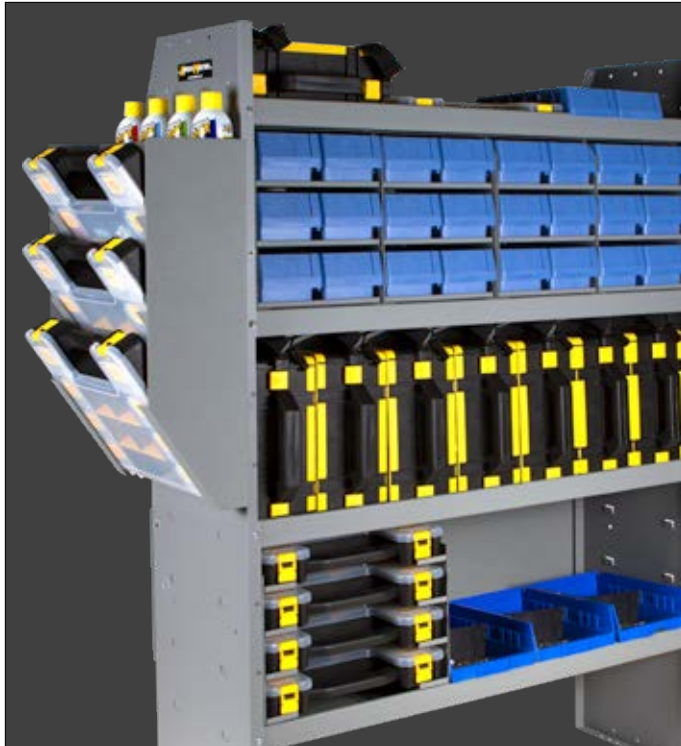

SHELF ORGANIZATIONAL PRODUCTS

Stay organized with a host of new cargo van organizational products from Kargo Master. These products make it easy to organize all your small parts and tools. Kargo Master Kargo Cases include removable parts containers. Cases fit conveniently in your choice of shelf mounted Kargo Case holders.