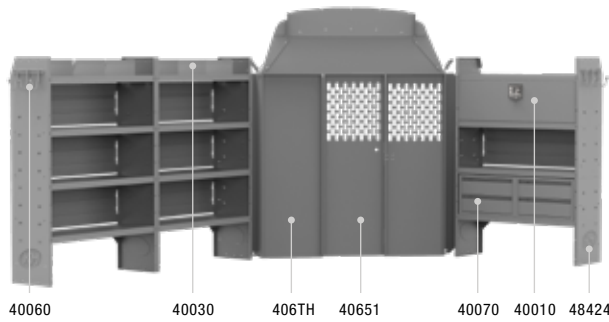

TRANSIT VAN PACKAGES

TELECOM 60" H Shelves // High Roof Cargo Vans

Above illustration is for 44TRH

44TRH PACKAGE 130" WB		
Part #	Description	Qty
40651	Partition	1
406TH	Wing Kit	1
48424	42" W x 60" H x 14" D Shelves	3
40010	42" W Shelf Door Kit	1
40070	Steel 2 Drawer Cabinets	2
40060	3 Prong "J" Hooks	2
40030	Shelf Dividers (Set of 6)	1

44TLH PACKAGE 148" WB		
Part #	Description	Qty
40651	Partition	1
406TH	Wing Kit	1
48524	52" W x 60" H x 14" D Shelves	3
40040	52" W Shelf Door Kit	1
40070	Steel 2 Drawer Cabinets	2
40060	3 Prong "J" Hooks	2
40030	Shelf Dividers (Set of 6)	1
48190	10" W x 2.75" H Shelf Lip	1