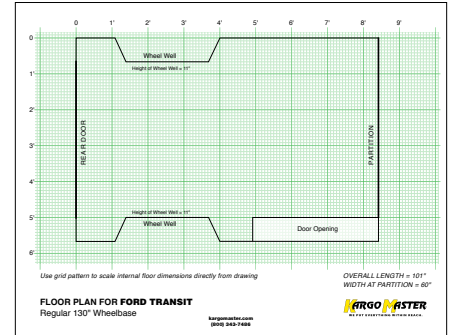

TRANSIT 130" WB STANDARD

Download this spec sheet and van floor template in PDF format from kargomaster.com/vanlayouts/