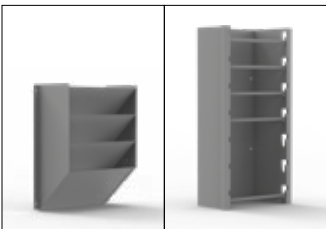

SINGLE SWIVEL HOOK

- 40051 Powder Coated

SINGLE LARGE HOOK

- 40050 Rubber Coated - Black

3 PRONG "J" HOOK

- 40060 Formed Wire

HANGING FILE RACK

- 40270 Easily mounts to side of shelf or partition. Holds hanging files, normal file folders, catalogs, etc.