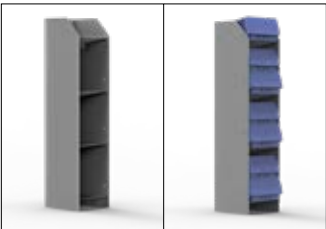

STANDING BINDER RACK

- 40280 3 Shelves hold manual binders or can be used with Plastic Shelf Bin 40310 (Right Image)

STANDING BIN RACK

- 40290 Includes 7 - 10" W Bins 40310 with 2 Dividers each or can hold binders in combo