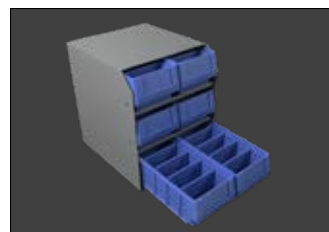

40340 STEEL SHELF CABINET

The Steel Shelf Cabinet mounts to flat shelves and surfaces. The cabinet includes 6 - 40330 Small Parts Bins with 5 dividers per bin.