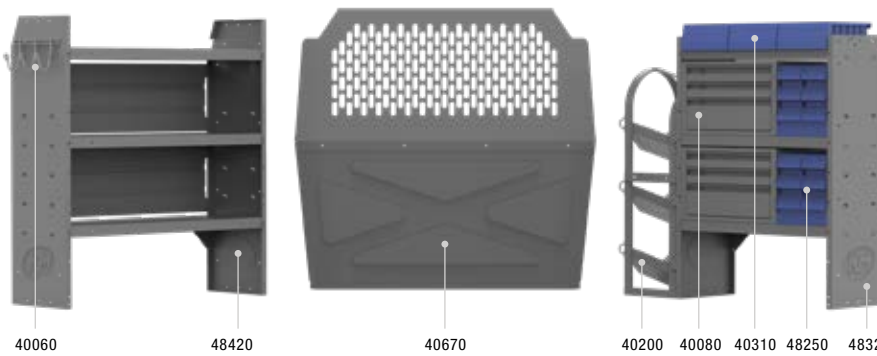

HVAC 43" & 46" H Shelves // Compact Cargo Vans