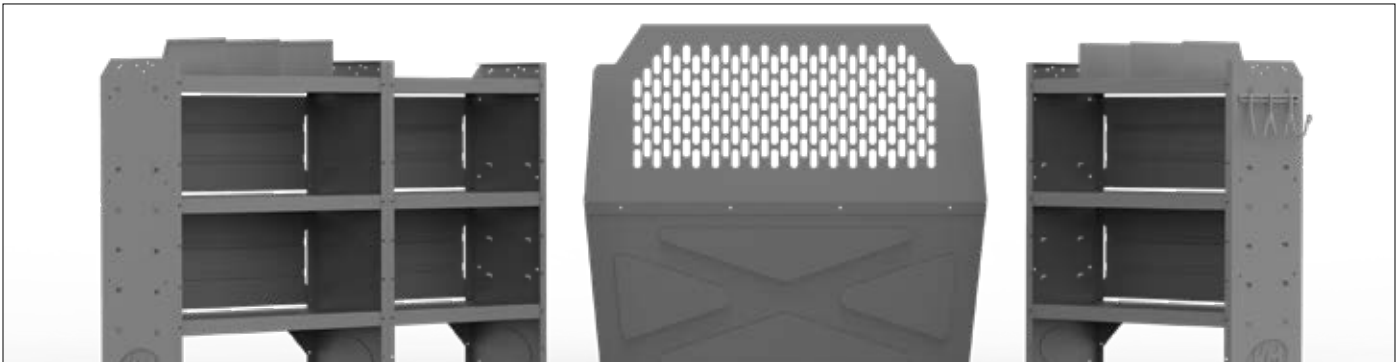

NV200 VAN PACKAGES

COMMERCIAL SHELVING 43" H Shelves // Compact Cargo Vans

400CE PACKAGE 115" WB		
Part #	Description	Qty
40670	Partition	1
4832L	32" W x 43" H x 14" D Shelves	2

DELUXE COMMERCIAL SHELVING 43" H Shelves // Compact Cargo Vans

401CE PACKAGE 115" WB		
Part #	Description	Qty
40670	Partition	1
4832L	32" W x 43" H x 14" D Shelves	2
4826L	26" W x 43" H x 14" D Shelf	1
40060	3 Prong "J" Hook	1
40030	Shelf Dividers (Set of 6)	1

GENERAL SERVICE 43" H Shelves // Compact Cargo Vans

402CE PACKAGE 115" WB		
Part #	Description	Qty
40670	Partition	1
4832L	32" W x 43" H x 14" D Shelves	2
4826L	26" W x 43" H x 14" D Shelves	2
40020	32" W Shelf Door Kit	1
40080	Steel 3 Drawer Cabinets	2
40060	3 Prong "J" Hook	1
48250	10" W Plastic Shelf Bin Modules	2
40310	10" W Plastic Shelf Bins	6