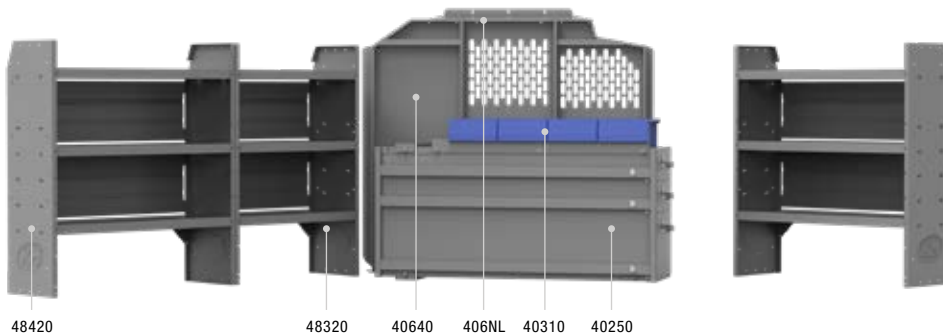

EZ ALL TRADES 46" H Shelves // Low Roof Van

49NVL PACKAGE 146" WB		
Part #	Description	Qty
40640	Partition Updated	1
406NL	Wing Kit	1
48420	42" W x 46" H x 14" D Shelves	2
48320	32" W x 46" H x 14" D Shelf	1
40250	Steel Long Heavy-Duty 3 Drawer Unit	1
40310	10" W Plastic Shelf Bins	4