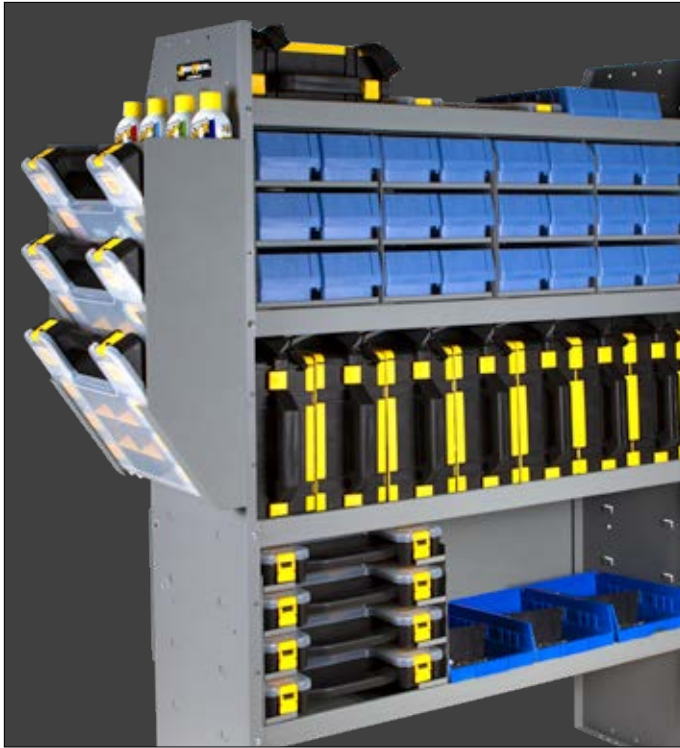

SHELF ORGANIZATIONAL PRODUCTS

Stay organized with a host of new cargo van organizational products from Kargo Master. These products make it easy to organize all your small parts and tools. Kargo Master Kargo Cases include removable parts containers. Cases fit conveniently in your choice of shelf mounted Kargo Case holders.