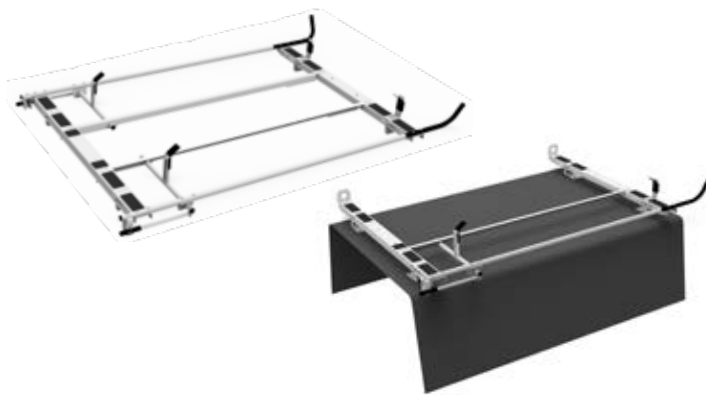

VAN INTERIOR CUSTOMIZATION

Van Floor Plan Layouts & Templates	10
--	----

Nissan Roof Racks

VAN RACKS

Aluminum Racks	12
Steel Racks	13

TRUCK RACKS

Pro II, Pro III, Pro IV Racks	14
Adventure Sport Truck Rack	15
Pro II & Pro III Racks for Trucks with Caps	15

NEW! COMMERCIAL/RECREATIONAL CAPS

- **DROP DOWN RACK OR COMBO RACK**
- **SINGLE OR DOUBLE CLAMP & LOCK RACK**
- **500 LB CAPACITY**

	Passenger	Driver
ARE DCU & MOST COMMERCIAL CAPS		
Drop Down Ladder Rack *Required Mount Kit 408SC	4A934*	4A943
ARE DCU & MOST COMMERCIAL CAPS 6.5'		
Clamp & Lock Rack *Required Mount Kit 408SC	4A83L*	4A81L
ARE DCU & MOST COMMERCIAL CAPS 8'		
Clamp & Lock Rack *Required Mount Kit 408SC	4A84L*	4A85L