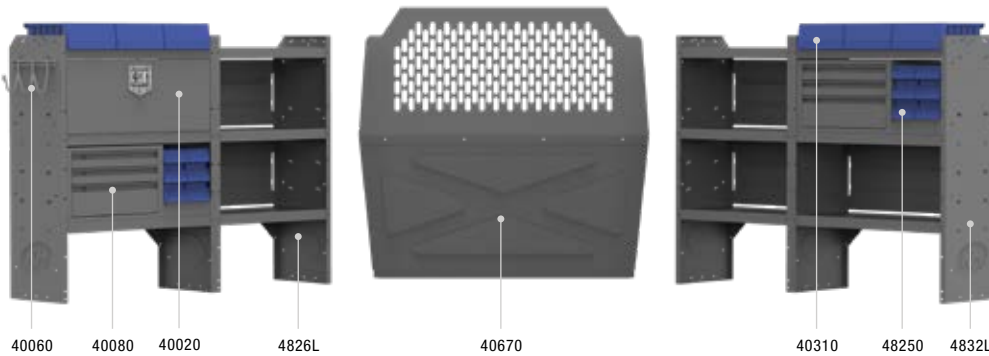

GENERAL SERVICE 43" H Shelves // Compact Cargo Vans

402CE PACKAGE 115" WB		
Part #	Description	Qty
40670	Partition	1
4832L	32" W x 43" H x 14" D Shelves	2
4826L	26" W x 43" H x 14" D Shelves	2
40020	32" W Shelf Door Kit	1
40080	Steel 3 Drawer Cabinets	2
40060	3 Prong "J" Hook	1
48250	10" W Plastic Shelf Bin Modules	2
40310	10" W Plastic Shelf Bins	6