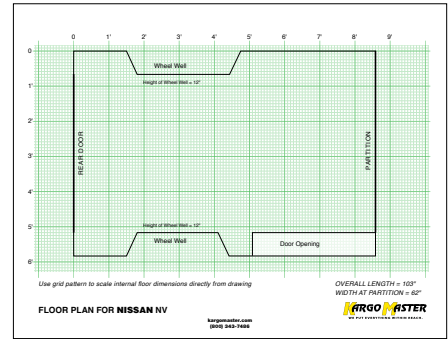

If you need assistance in customizing your van, call your regional account manager, your upfitter or Kargo Master customer service.

NV200 115" WB

Download this spec sheet and van floor template in PDF format from kargomaster.com/vanlayouts/