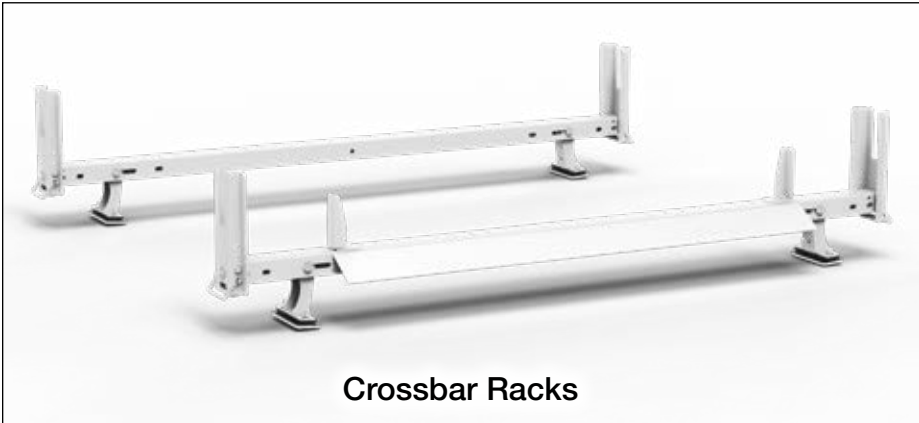

Clamp & Lock Ladder Racks

CROSS BAR RACKS

NV200, NV LOW ROOF

- 40821 Crossbar Rack (Includes Wind Deflector)
- 40822 3rd Crossbar
- 40819 2 Crossbar Rack with 2 Retractable Ratchet Straps 40830

No Mount Kit Required

- 40830 Retractable Ratchet Straps - 1" W x 6' L (Pair)