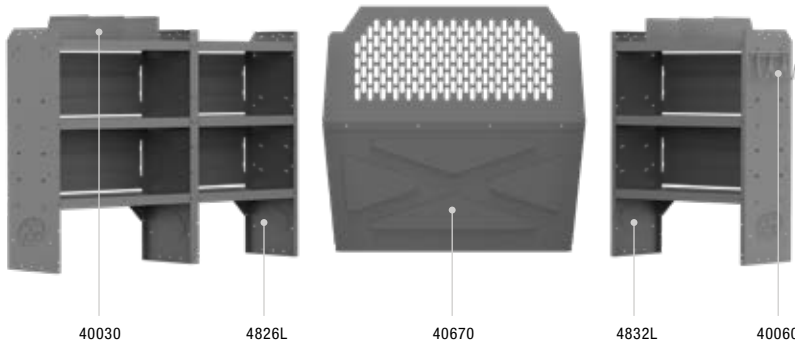

DELUXE COMMERCIAL SHELVING 43" H Shelves // Compact Cargo Vans