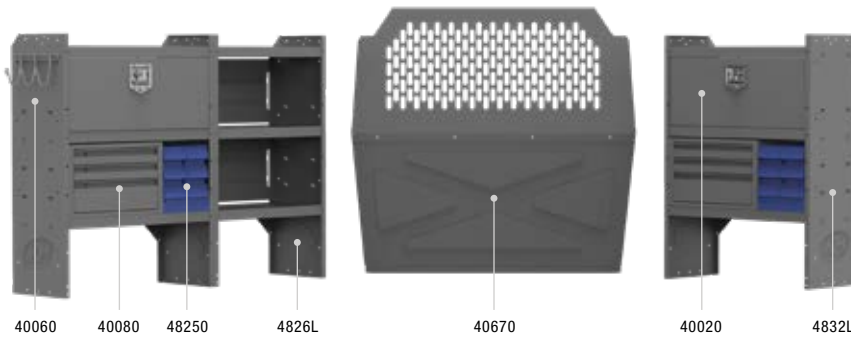

NV200 VAN PACKAGES

TELECOM 43" H Shelves // Compact Cargo Vans