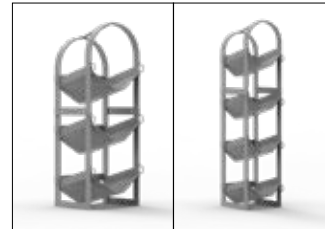

3 DRAWER UNIT

- 40250 Heavy Duty Steel
- 4025A Aluminum (Shown)

SINGLE LOCKING SHELF DRAWER

- 48132 30" W Unit
- 48142 40" W Unit
- 48152 50" W Unit

CABINET LOCKER

- 40170 Welded Short Cabinet Locker Full Door
18" W x 23" H x 14" D
- 40220 Welded Cabinet Locker Full Door
18" W x 46" H x 14" D

REFRIGERANT TANK RACKS

- 40200 3 Tier Rack
- 40100 4 Tier Rack

STANDING BINDER RACK

- 40280 3 Shelves hold manual binders or can be used with Plastic Shelf Bin 40310 (Right Image)

STANDING BIN RACK

- 40290 Includes 7 - 10" W Bins 40310 with 2 Dividers each or can hold binders in combo