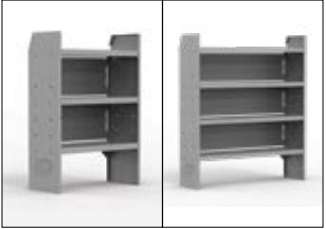

STEEL SHELF UNITS

- 4826L 26" W x 43" H x 14" D
- 4832L 32" W x 43" H x 14" D
- 4832O 32" W x 46" H x 14" D
- 48324 32" W x 60" H x 14" D
- 4842O 42" W x 46" H x 14" D
- 48424 42" W x 60" H x 14" D
- 4852O 52" W x 46" H x 14" D
- 48524 52" W x 60" H x 14" D