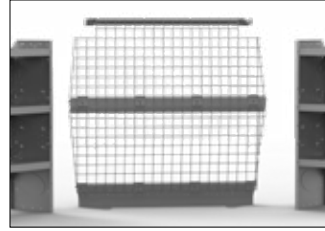

WIRE PARTITION

- 40680 NV200