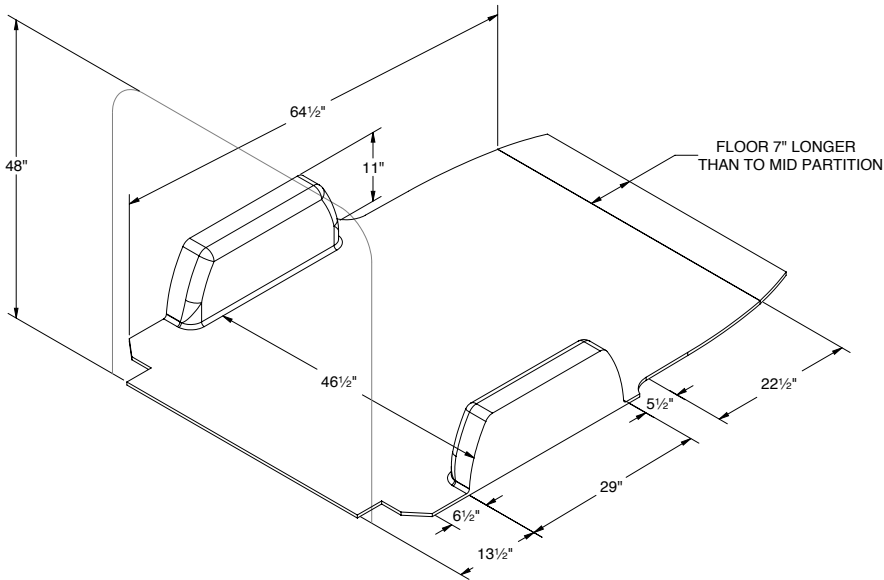

If you need assistance in customizing your van, call your regional account manager, your upfitter or Kargo Master customer service.

NV200 115" WB

Download this spec sheet and van floor template in PDF format from kargomaster.com/vanlayouts/