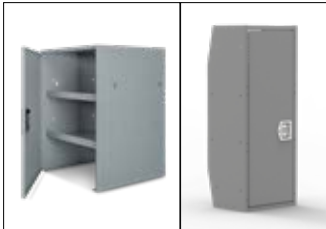

3 DRAWER UNIT

- 40250 Heavy Duty Steel
- 4025A Aluminum (Shown)

SINGLE LOCKING SHELF DRAWER

- 48132 30" W Unit
- 48142 40" W Unit
- 48152 50" W Unit

CABINET LOCKER

- 40170 Welded Short Cabinet Locker Full Door
18" W x 23" H x 14" D
- 40220 Welded Cabinet Locker Full Door
18" W x 46" H x 14" D