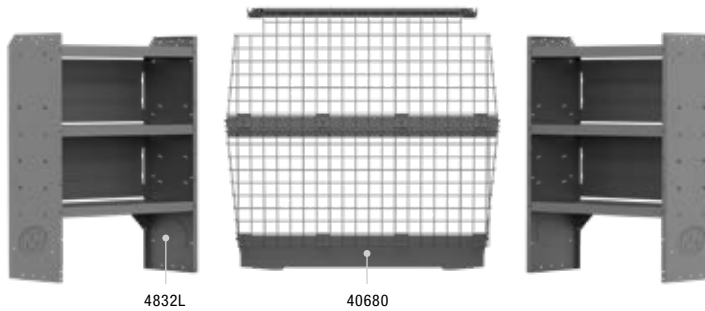

COMMERCIAL SHELVING (Wire Partition) 43" H Shelves // Compact Cargo Vans