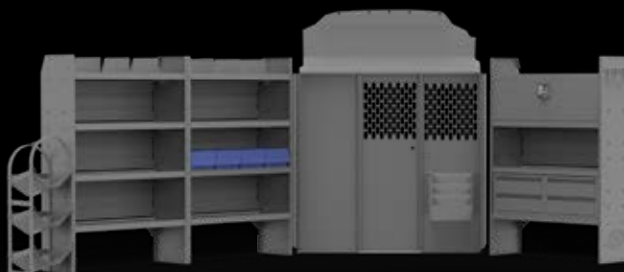

VAN INTERIORS | TRUCK RACKS | VAN RACKS | AND MORE ...