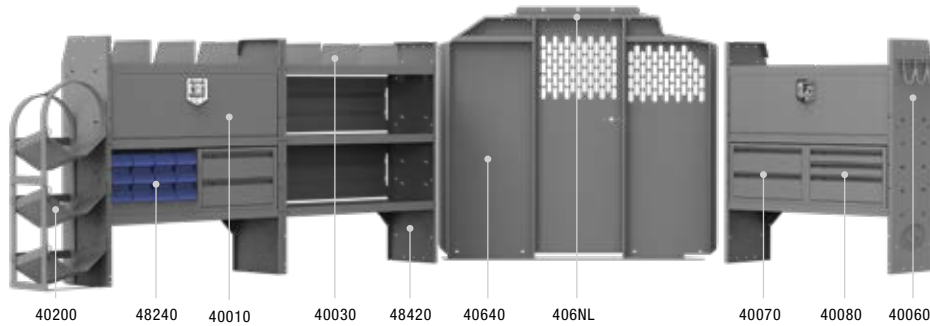

NISSAN VAN PACKAGES

HVAC 46" & 60" H Shelves // Low Roof & High Roof Vans

Above illustration is for 46NVL