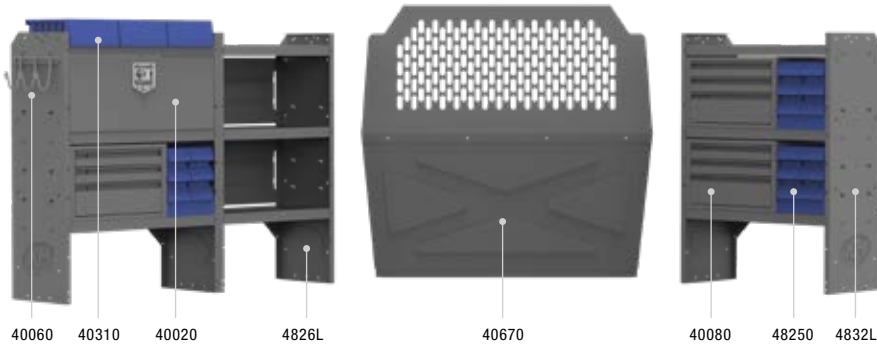

NV200 VAN PACKAGES

PLUMBING 43" H Shelves // Compact Cargo Vans