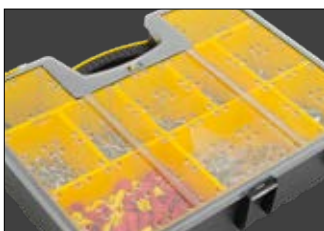

40351 LARGE KARGO CASE 17.5" x 4.5" x 13.5"

This deep Kargo Case has 8 medium and 2 large parts bins.