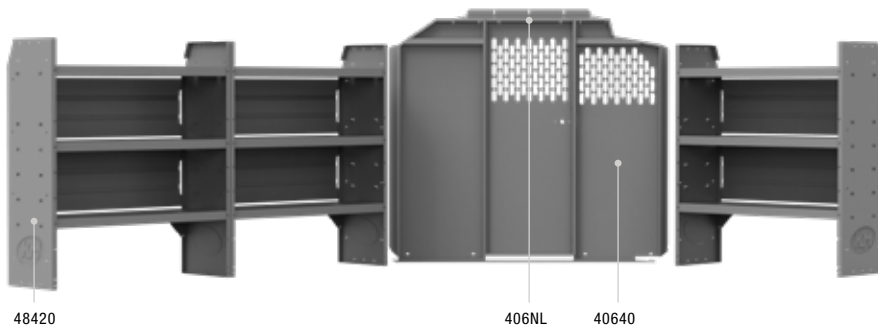

COMMERCIAL SHELVING (Wire Partition) 43" H Shelves // Compact Cargo Vans

47TCL PACKAGE 115" WB		
Part #	Description	Qty
40680	Partition	1
4832L	32" W x 43" H x 14" D Shelves	2

NISSAN VAN PACKAGES

BASE 46" & 60" H Shelves // Low Roof & High Roof Vans