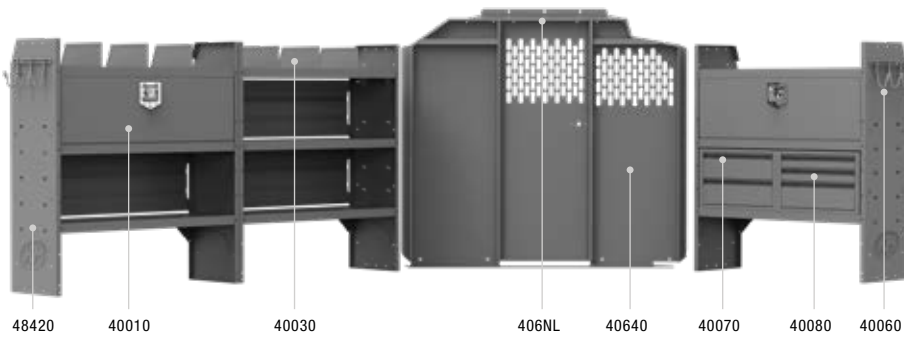

GENERAL SERVICE 46" & 60" H Shelves // Low Roof & High Roof Vans

Above illustration is for 44NVL

41NVH package includes a 40090 Steel 4 Drawer Cabinet, instead of the 40070 Steel 3 Drawer Cabinet

44NVL PACKAGE 146" WB		
Part #	Description	Qty
40640	Partition <i>Updated</i>	1
406NL	Wing Kit	1
48420	42" W x 46" H x 14" D Shelves	3
40070	Steel 2 Drawer Cabinet	1
40080	Steel 3 Drawer Cabinet	1
40010	42" W Shelf Door Kits	2
40060	3 Prong "J" Hooks	2
40030	Shelf Dividers (Set of 6)	1

41NVH PACKAGE 146" WB		
Part #	Description	Qty
40651	Partition	1
406NH	Wing Kit	1
48424	42" W x 60" H x 14" D Shelves	3
40080	Steel 3 Drawer Cabinet	1
40090	Steel 4 Drawer Cabinet	1
40310	10" W Plastic Shelf Bins	4
40060	3 Prong "J" Hooks	2
40030	Shelf Dividers (Set of 6)	1