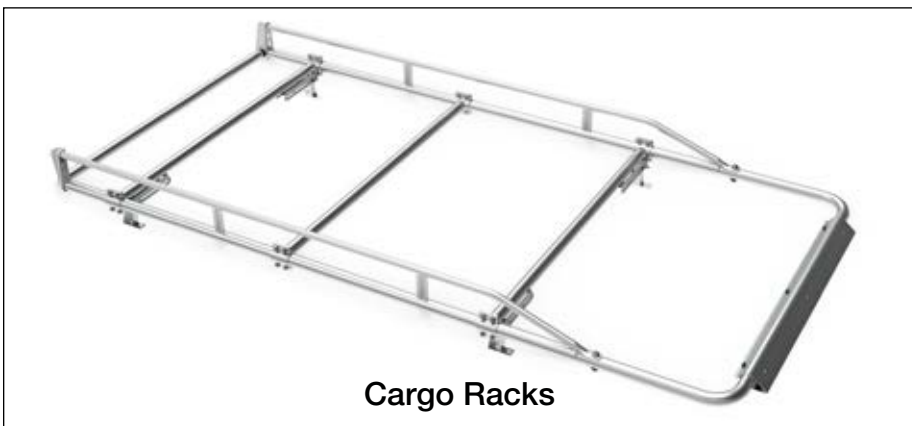

408NC *Required Mount Kit **New**

Crossbar Ladder Racks

CROSS BAR RACKS

NV200 & NV LOW ROOF

4A821 Crossbar Rack
(Includes Wind Deflector)

4A822 3rd Crossbar

No Mount Kit Required

40830 Retractable Ratchet
Straps - 1" W x 6' L (Pair)