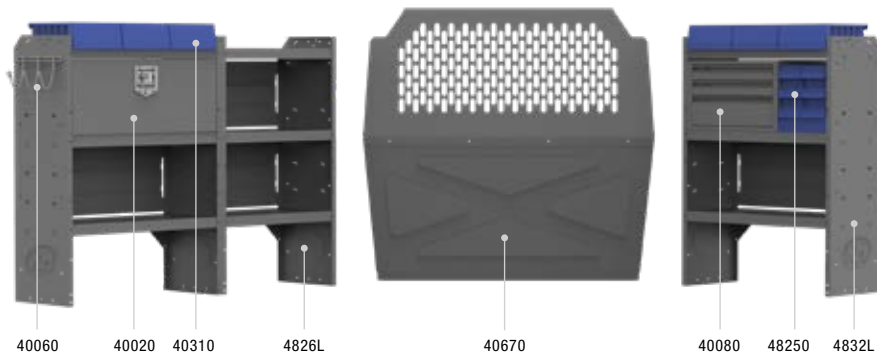

ELECTRICAL CONTRACTOR 43" H Shelves // Compact Cargo Vans